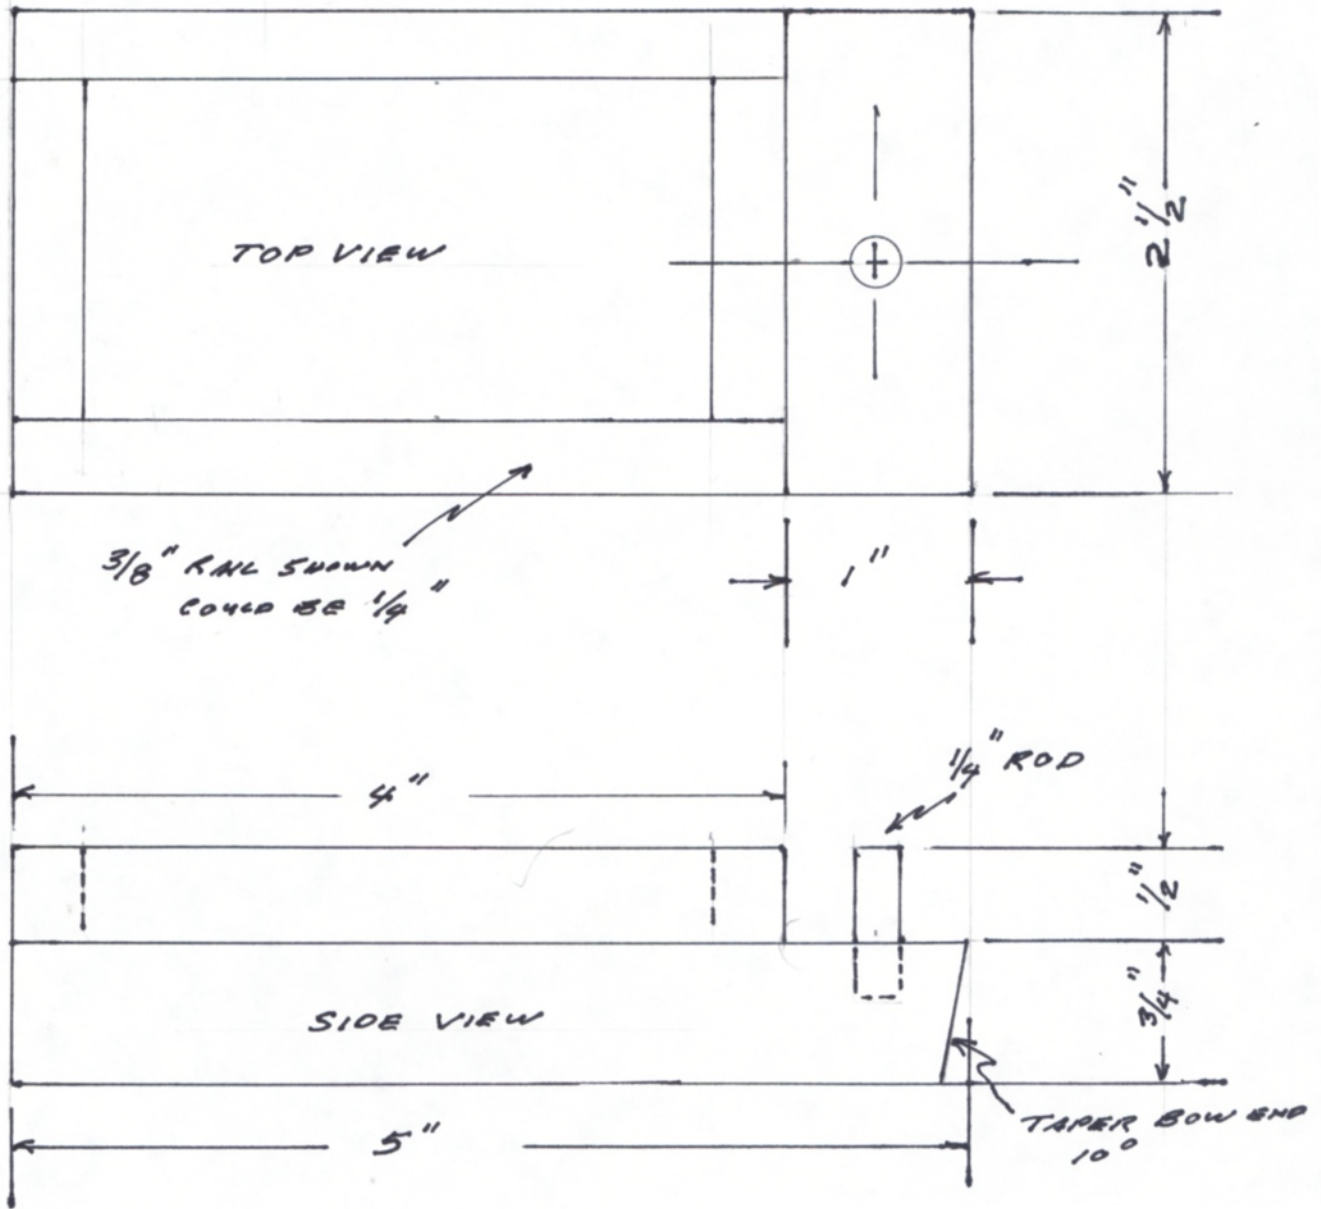

TUG BOAT-MOLLY-E
 DATE: 4/8/09
 SCALE: FULL
 BY: STAN ANDERSON

TOP VIEW

If this ruler isn't 5", this plan didn't print to size

BARGE FOR MOLLY "E"

SCALE: FULL

STAN ANDERSON 4/16/09

NOTE:

ROUND ALL SHARP EDGES
+ CORNERS

If this ruler isn't 5", this plan didn't print to size