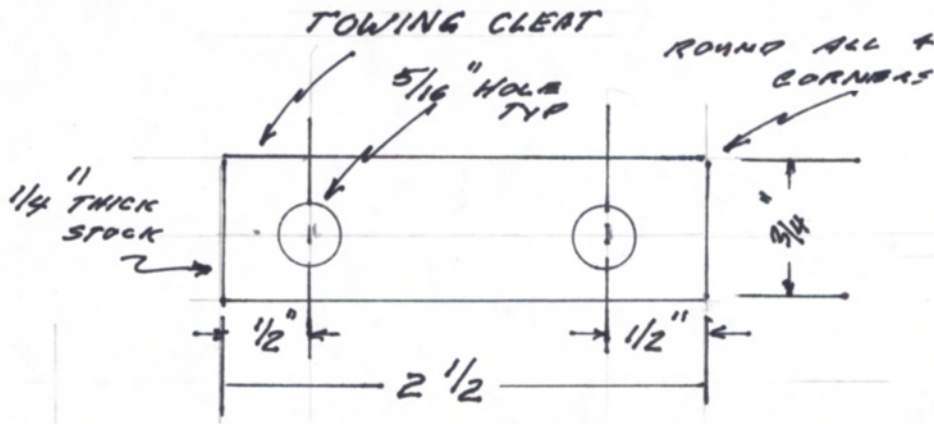

TUG BOAT-MOLLY-E
 DATE: 4/8/09
 SCALE: FULL
 BY: STAN ANDERSON

TOP VIEW

If this ruler isn't 5", this plan didn't print to size

BARGE FOR MOLLY "E"

SCALE: FULL

STAN ANDERSON 4/16/09

NOTE:

ROUND ALL SHARP EDGES
+ CORNERS

If this ruler isn't 5", this plan didn't print to size