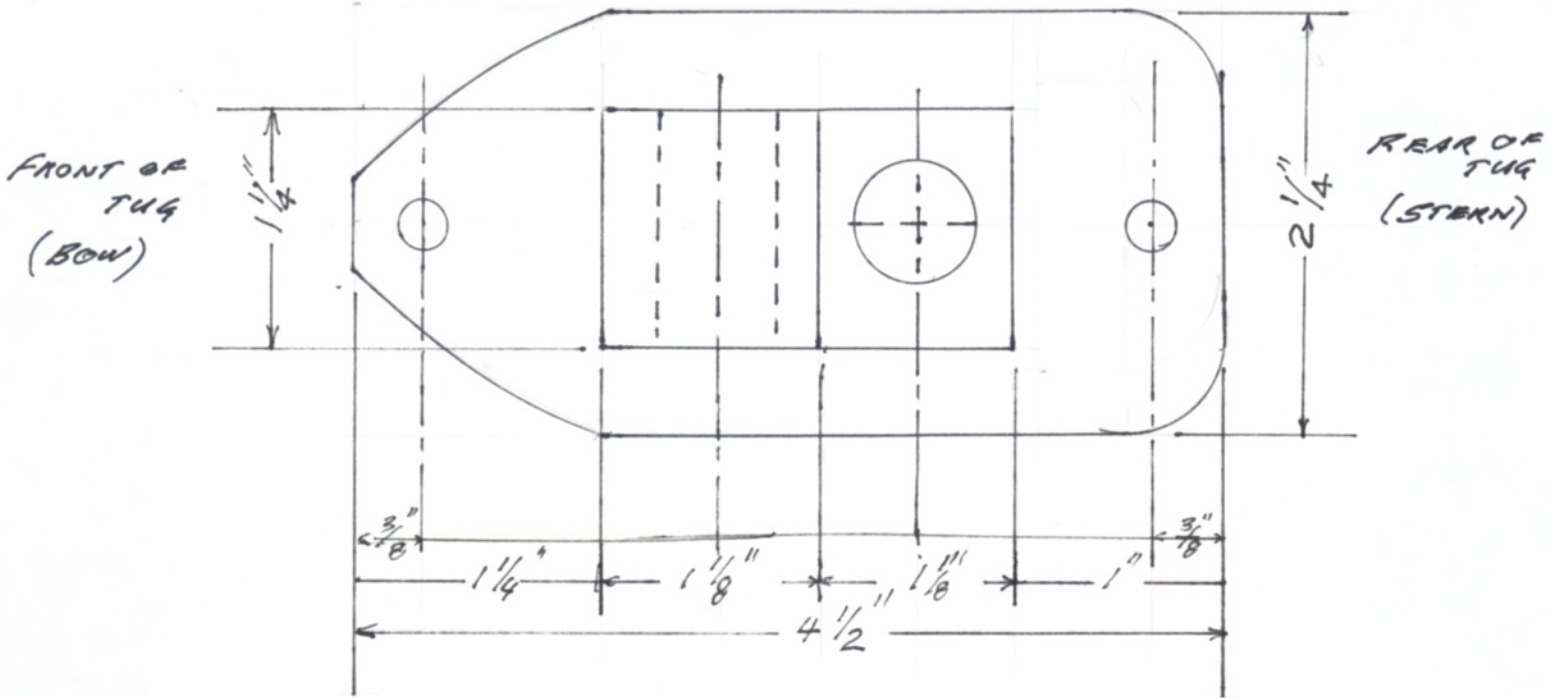

TUG BOAT-MOLLY-E
 DATE: 4/8/09
 SCALE: FULL
 BY: STAN ANDERSON

TOP VIEW

If this ruler isn't 5", this plan didn't print to size

BARGE FOR MOLLY "E"

SCALE: FULL

STAN ANDERSON 4/16/09

NOTE:

ROUND ALL SHARP EDGES
+ CORNERS

If this ruler isn't 5", this plan didn't print to size